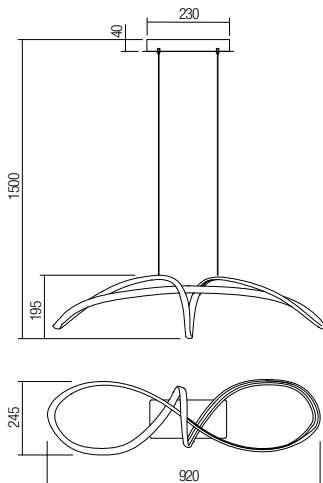

01-2455 Sand Black

SMD LED · 57W

4000K · CRI 82

LED flux: 6800 lm

Luminaire flux: 3852 lm

Sand White

Bronze

Sand Black